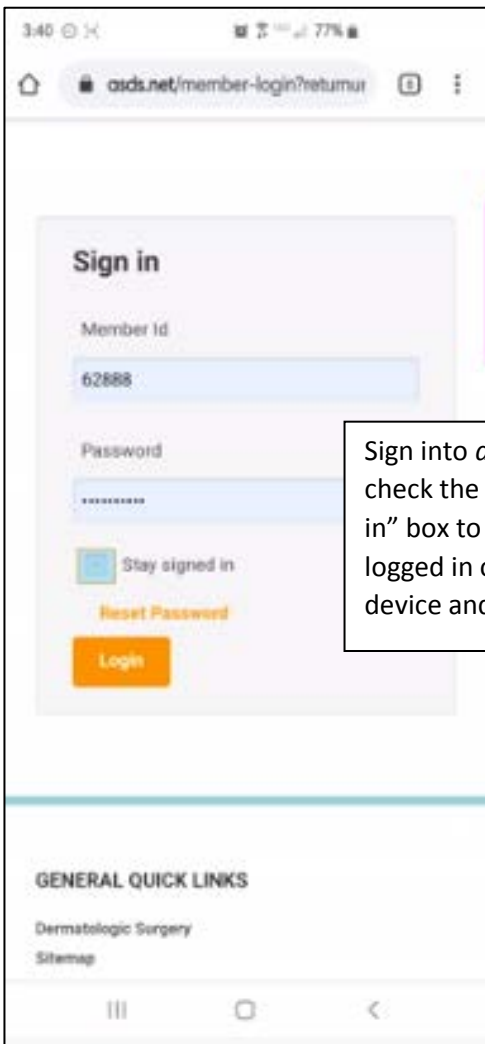

How to Log In

Member community for networking, collaboration and sharing information.

From *connect.asds.net* tap the "Sign In" button in the top right corner.

Tap the "Log In" button.

Sign into *asds.net* and check the “stay signed in” box to remain logged in on this device and browser.