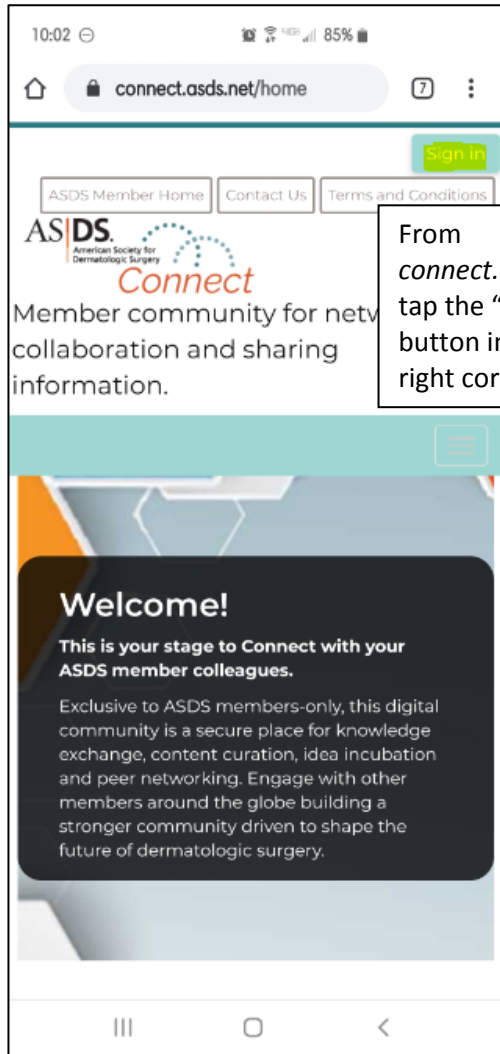

How to Log In

Member community for networking, collaboration and sharing information.

From *connect.asds.net* tap the "Sign In" button in the top right corner.

Tap the "Log In" button.

Sign into *asds.net* and check the “stay signed in” box to remain logged in on this device and browser.