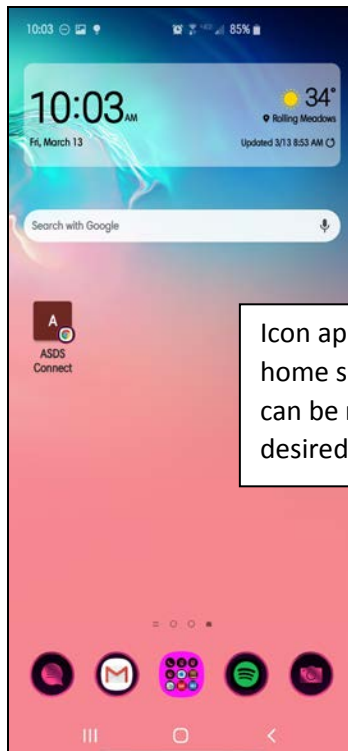

How to Add a Shortcut to Smartphone Home Screen (Android, Chrome)

Type shortcut name.

Tap "Add."

Icon appears on home screen and can be moved to desired position.