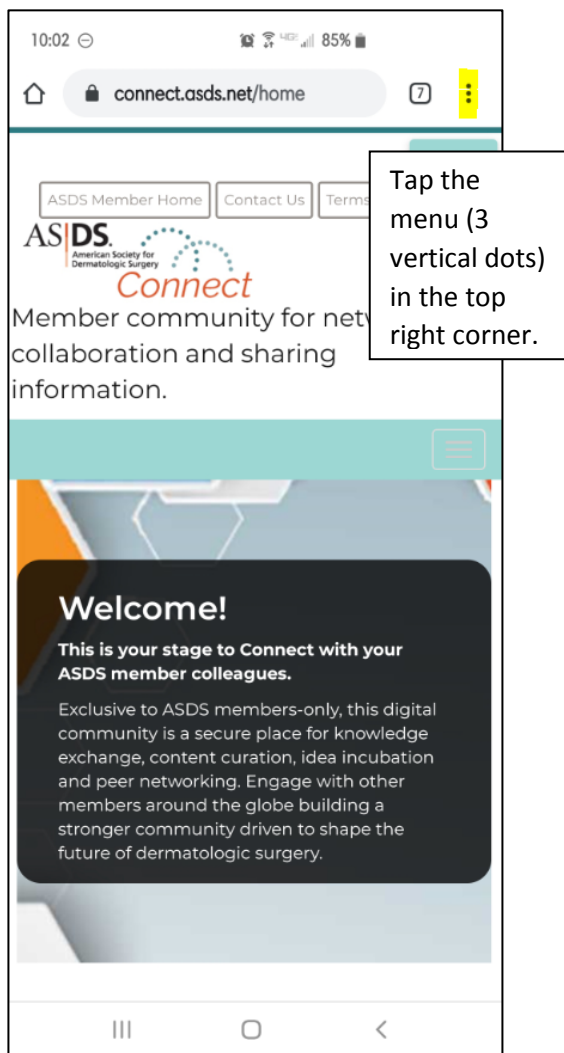

How to Add a Shortcut to Smartphone Home Screen (Android, Chrome)

Type shortcut name.

Tap "Add."

Icon appears on home screen and can be moved to desired position.