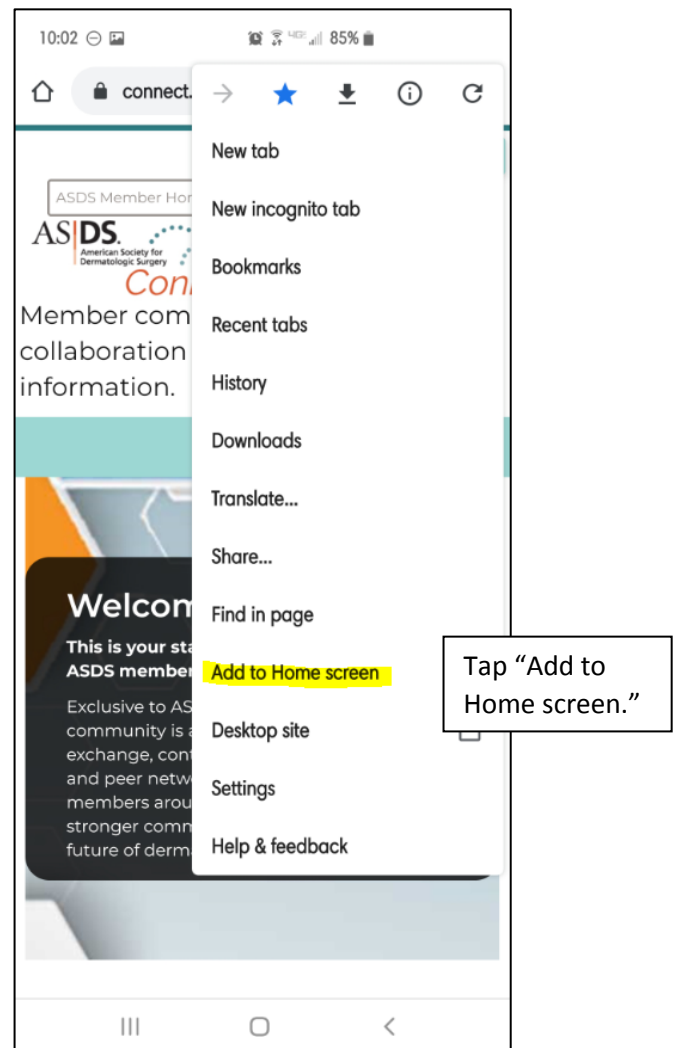

How to Add a Shortcut to Smartphone Home Screen (Android, Chrome)

Type shortcut name.

Tap "Add."

Icon appears on home screen and can be moved to desired position.