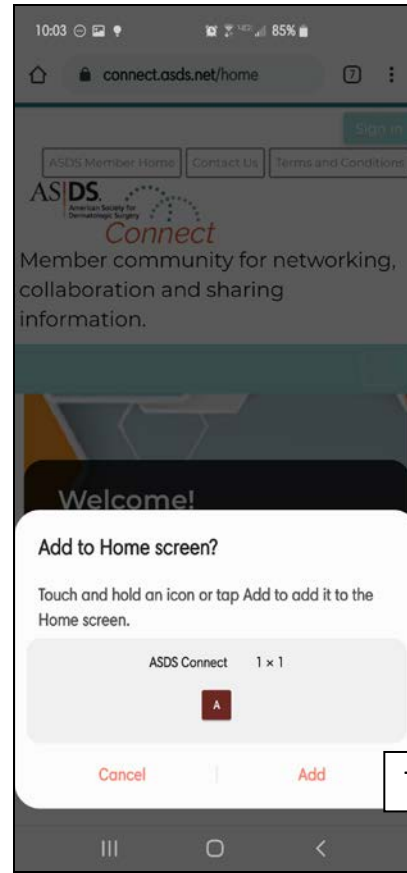

How to Add a Shortcut to Smartphone Home Screen (Android, Chrome)

Type shortcut name.

Tap "Add."

Icon appears on home screen and can be moved to desired position.