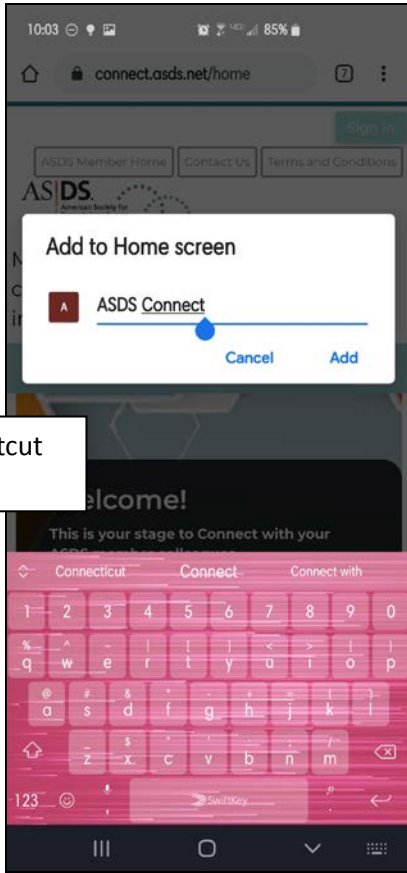

How to Add a Shortcut to Smartphone Home Screen (Android, Chrome)

Type shortcut name.

Tap "Add."

Icon appears on home screen and can be moved to desired position.