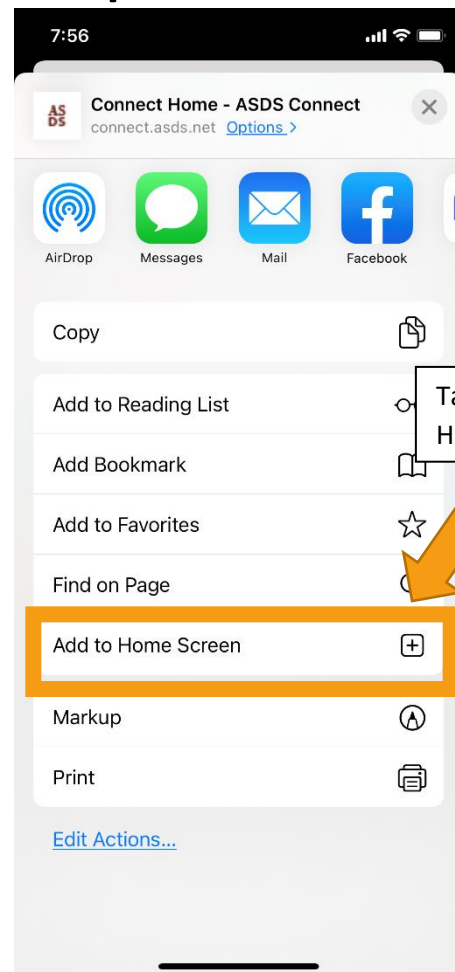

How to Add ASDS Connect Shortcut to Your Smartphone Home Screen (Safari, iPhone)

Step 1:

Step 2:

Step 3:

Step 4: