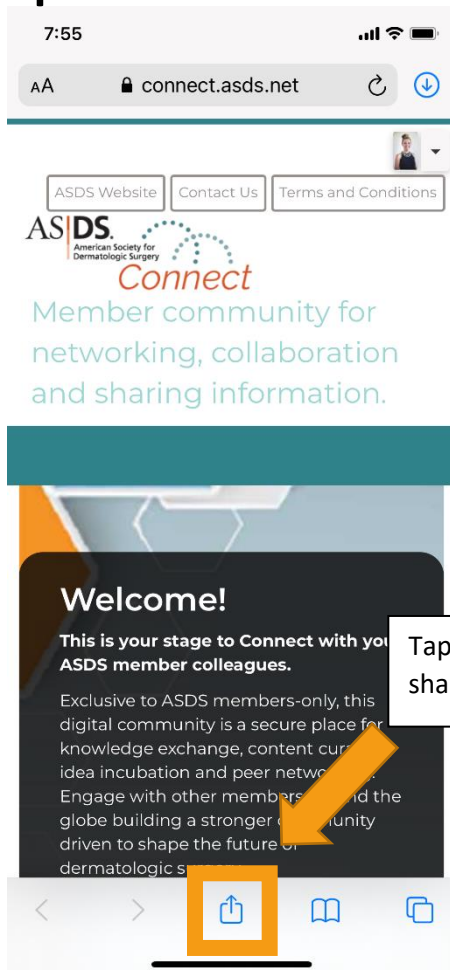

How to Add ASDS Connect Shortcut to Your Smartphone Home Screen (Safari, iPhone)

Step 1:

Step 2:

Step 3:

Step 4: